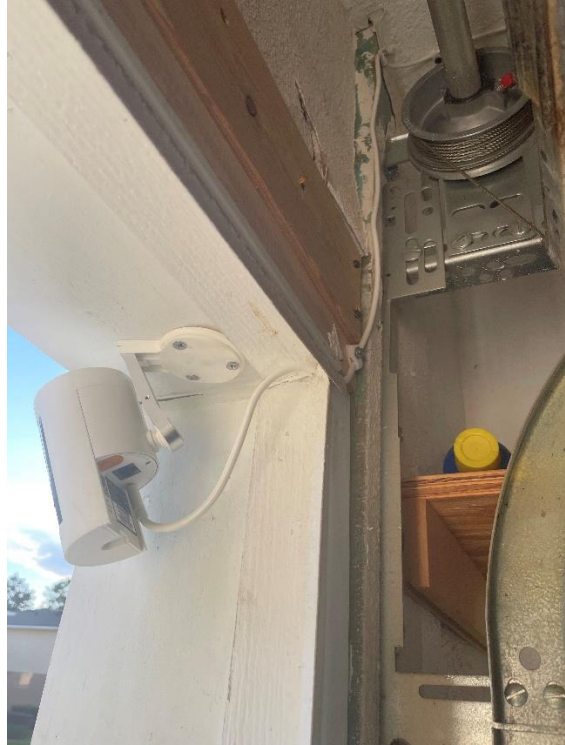

Lake Ridge Villas North

Approved Garage Door Camera Installation Guidelines:

A LRVN ARC form MUST be submitted and approved prior to installation.